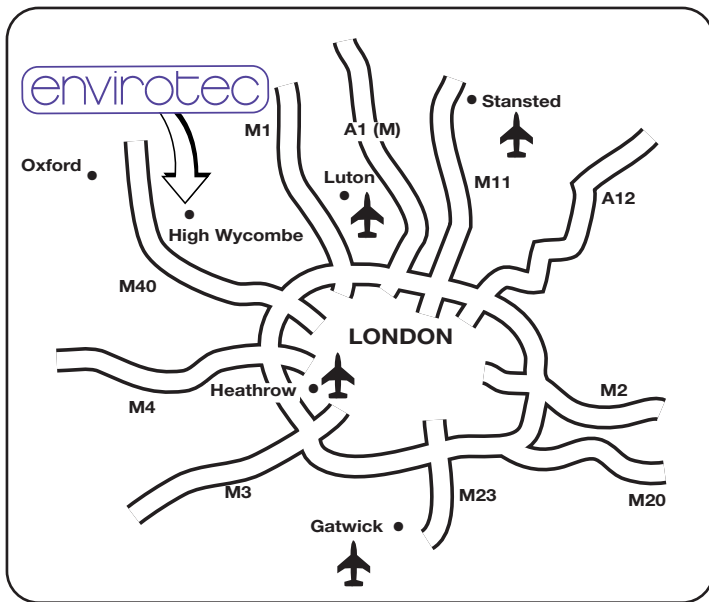

How to find us

By Car:

Envirotec is less than:

3 miles from J4, M40

7 miles from J5, M40

13 miles from J16, M25 via J4, M40

By Rail:

London Marylebone to High Wycombe Station

By Air:

Close to London airports. Nearest Heathrow

From North & West, Via M40

- Exit M40 at Junction 5
- Follow A40 through Stokenchurch
- Through Studley Green and West Wycombe
- Over roundabout, A40 to High Wycombe
- Continue over traffic lights
- Approaching the third right hand turn after the traffic lights, move into centre slip road and turn right into Desborough Park Rd
- Envirotec is 100mtrs on left hand side

Total 6.9 miles from M40 junction

From South & East, Via M40

- Exit M40 at Junction 4
- Over motorway, first exit by hotel - A4010 Aylesbury
- Over roundabout, follow A4010
- Over roundabout, follow A4010
- Over roundabout, follow A4010
- At bottom of hill, across first mini-roundabout
- Turn right at second mini-roundabout into Mill End Rd
- First right into Dashwood Avenue
- At traffic lights, turn left into Desborough Park Rd
- Envirotec is 300mtrs on right hand side