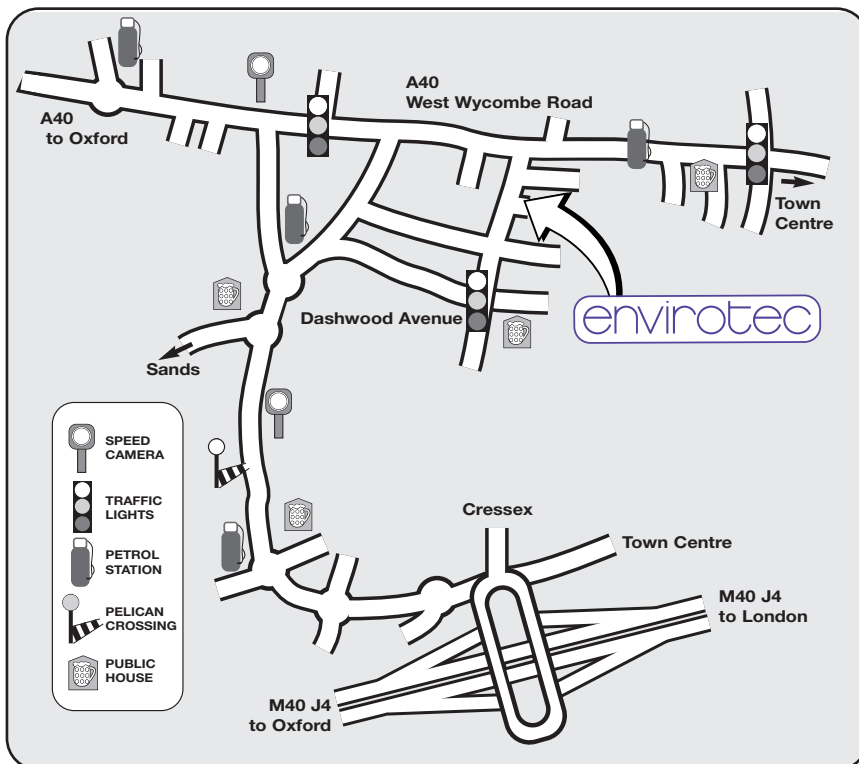

How to find us

By Car:

Envirotec is less than:

3 miles from J4, M40

7 miles from J5, M40

13 miles from J16, M25 via J4, M40

By Rail:

London Marylebone to High Wycombe Station

By Air:

Close to London airports. Nearest Heathrow

From North & West, Via M40

- Exit M40 at Junction 5
- Follow A40 through Stokenchurch
- Through Studley Green and West Wycombe
- Over roundabout, A40 to High Wycombe
- Continue over traffic lights
- Approaching the third right hand turn after the traffic lights, move into centre slip road and turn right into Desborough Park Rd
- Envirotec is 100mtrs on left hand side

Total 6.9 miles from M40 junction

From South & East, Via M40

- Exit M40 at Junction 4
- Over motorway, first exit by hotel - A4010 Aylesbury
- Over roundabout, follow A4010
- Over roundabout, follow A4010
- Over roundabout, follow A4010
- At bottom of hill, across first mini-roundabout
- Turn right at second mini-roundabout into Mill End Rd
- First right into Dashwood Avenue
- At traffic lights, turn left into Desborough Park Rd
- Envirotec is 300mtrs on right hand side