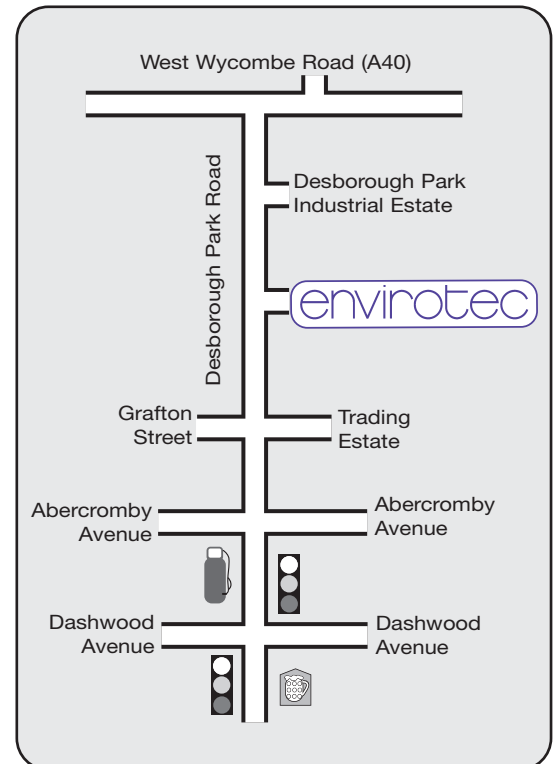

How to find us

By Car:

Envirotec is less than:

3 miles from J4, M40

7 miles from J5, M40

13 miles from J16, M25 via J4, M40

By Rail:

London Marylebone to High Wycombe Station

By Air:

Close to London airports. Nearest Heathrow

From North & West, Via M40

- Exit M40 at Junction 5
- Follow A40 through Stokenchurch
- Through Studley Green and West Wycombe
- Over roundabout, A40 to High Wycombe
- Continue over traffic lights
- Approaching the third right hand turn after the traffic lights, move into centre slip road and turn right into Desborough Park Rd
- Envirotec is 100mtrs on left hand side

Total 6.9 miles from M40 junction

From South & East, Via M40

- Exit M40 at Junction 4
- Over motorway, first exit by hotel - A4010 Aylesbury
- Over roundabout, follow A4010
- Over roundabout, follow A4010
- Over roundabout, follow A4010
- At bottom of hill, across first mini-roundabout
- Turn right at second mini-roundabout into Mill End Rd
- First right into Dashwood Avenue
- At traffic lights, turn left into Desborough Park Rd
- Envirotec is 300mtrs on right hand side